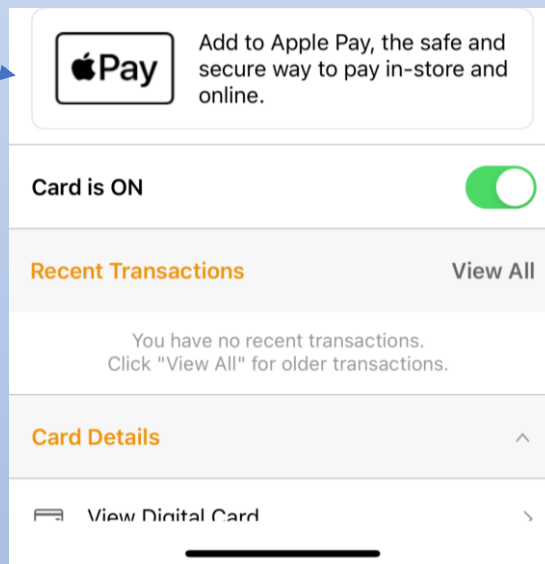

Card Controls Features

Add your card to
Card Controls here

Easily add your
card to your
Digital Wallet

Easily turn your
card on and off

See recent
transactions in a
glance

View your entire card information making online purchase easier.

Easily see what merchants have your card on file. Netflix, Spotify, for example.

Let us know when and where you're traveling.

Update or set your PIN. You can also activate your card here if it is not already active.