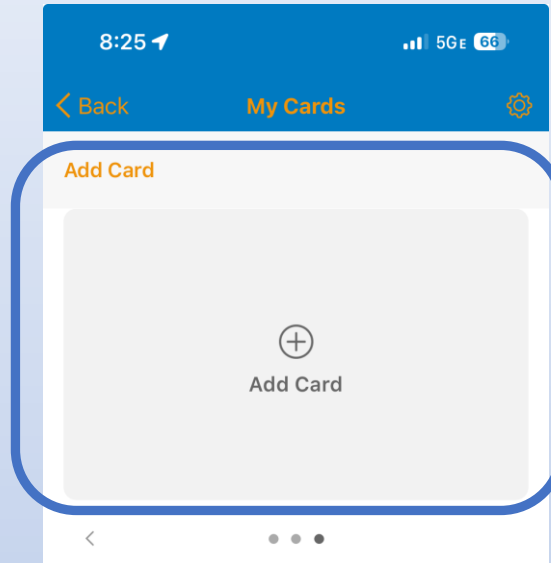

Card Controls Features

Add your card to
Card Controls here

Easily add your
card to your
Digital Wallet

Easily turn your
card on and off

See recent
transactions in a
glance

View your entire card information making online purchase easier.

Easily see what merchants have your card on file. Netflix, Spotify, for example.

Let us know when and where you're traveling.

Update or set your PIN. You can also activate your card here if it is not already active.

See where and how you're spending your money.

Set what alerts you would like to receive for transactions and other activity on your card.

Easily report your card lost or stolen.

The new Card Controls can be found by tapping the More button at the bottom of the MMFCU Mobile App and under "Additional Services" from within Online Banking.