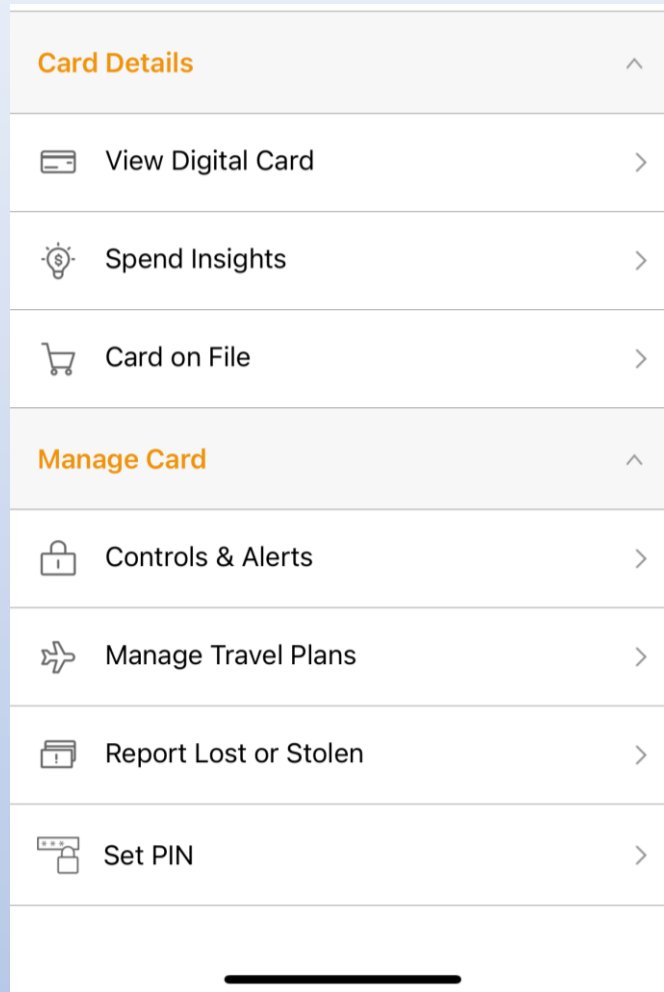

Card Controls Features

Add your card to
Card Controls here

Easily add your
card to your
Digital Wallet

Easily turn your
card on and off

See recent
transactions in a
glance

View your entire card information making online purchase easier.

Easily see what merchants have your card on file. Netflix, Spotify, for example.

Let us know when and where you're traveling.

Update or set your PIN. You can also activate your card here if it is not already active.

See where and how you're spending your money.

Set what alerts you would like to receive for transactions and other activity on your card.

Easily report your card lost or stolen.

The new Card Controls can be found by tapping the More button at the bottom of the MMFCU Mobile App and under "Additional Services" from within Online Banking.